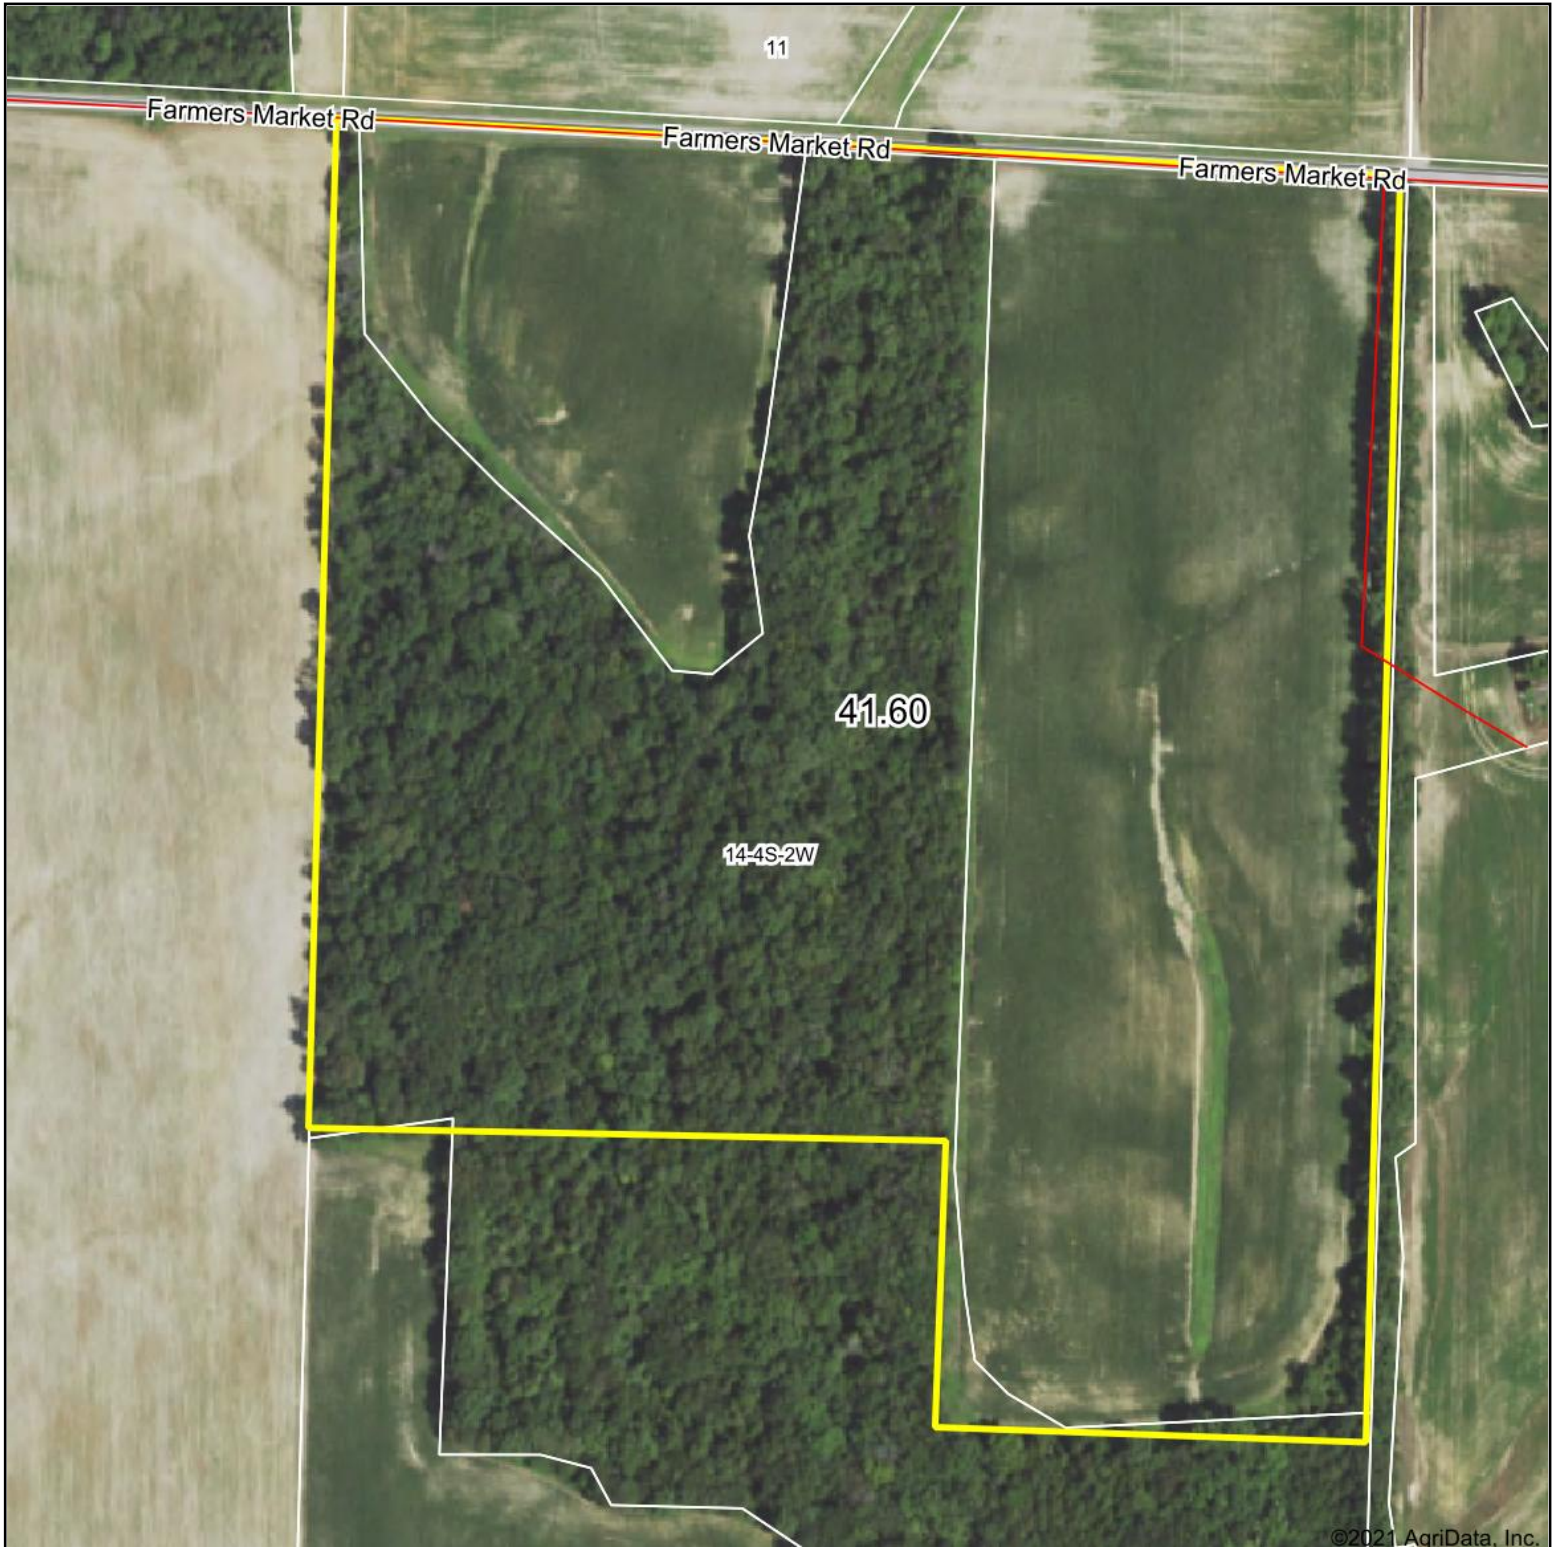

Aerial Map

©2021 AgriData, Inc.

Map Center: 38° 11.0023', -89° 17.3771'

WHITETAIL PROPERTIES REAL ESTATE
HUNTING | RANCH | FARM | TIMBER

Maps Provided By:

© AgriData, Inc. 2021 www.AgriDataInc.com

14-4S-2W
Perry County
Illinois

3/31/2021

Field borders provided by Farm Service Agency as of 5/21/2008.