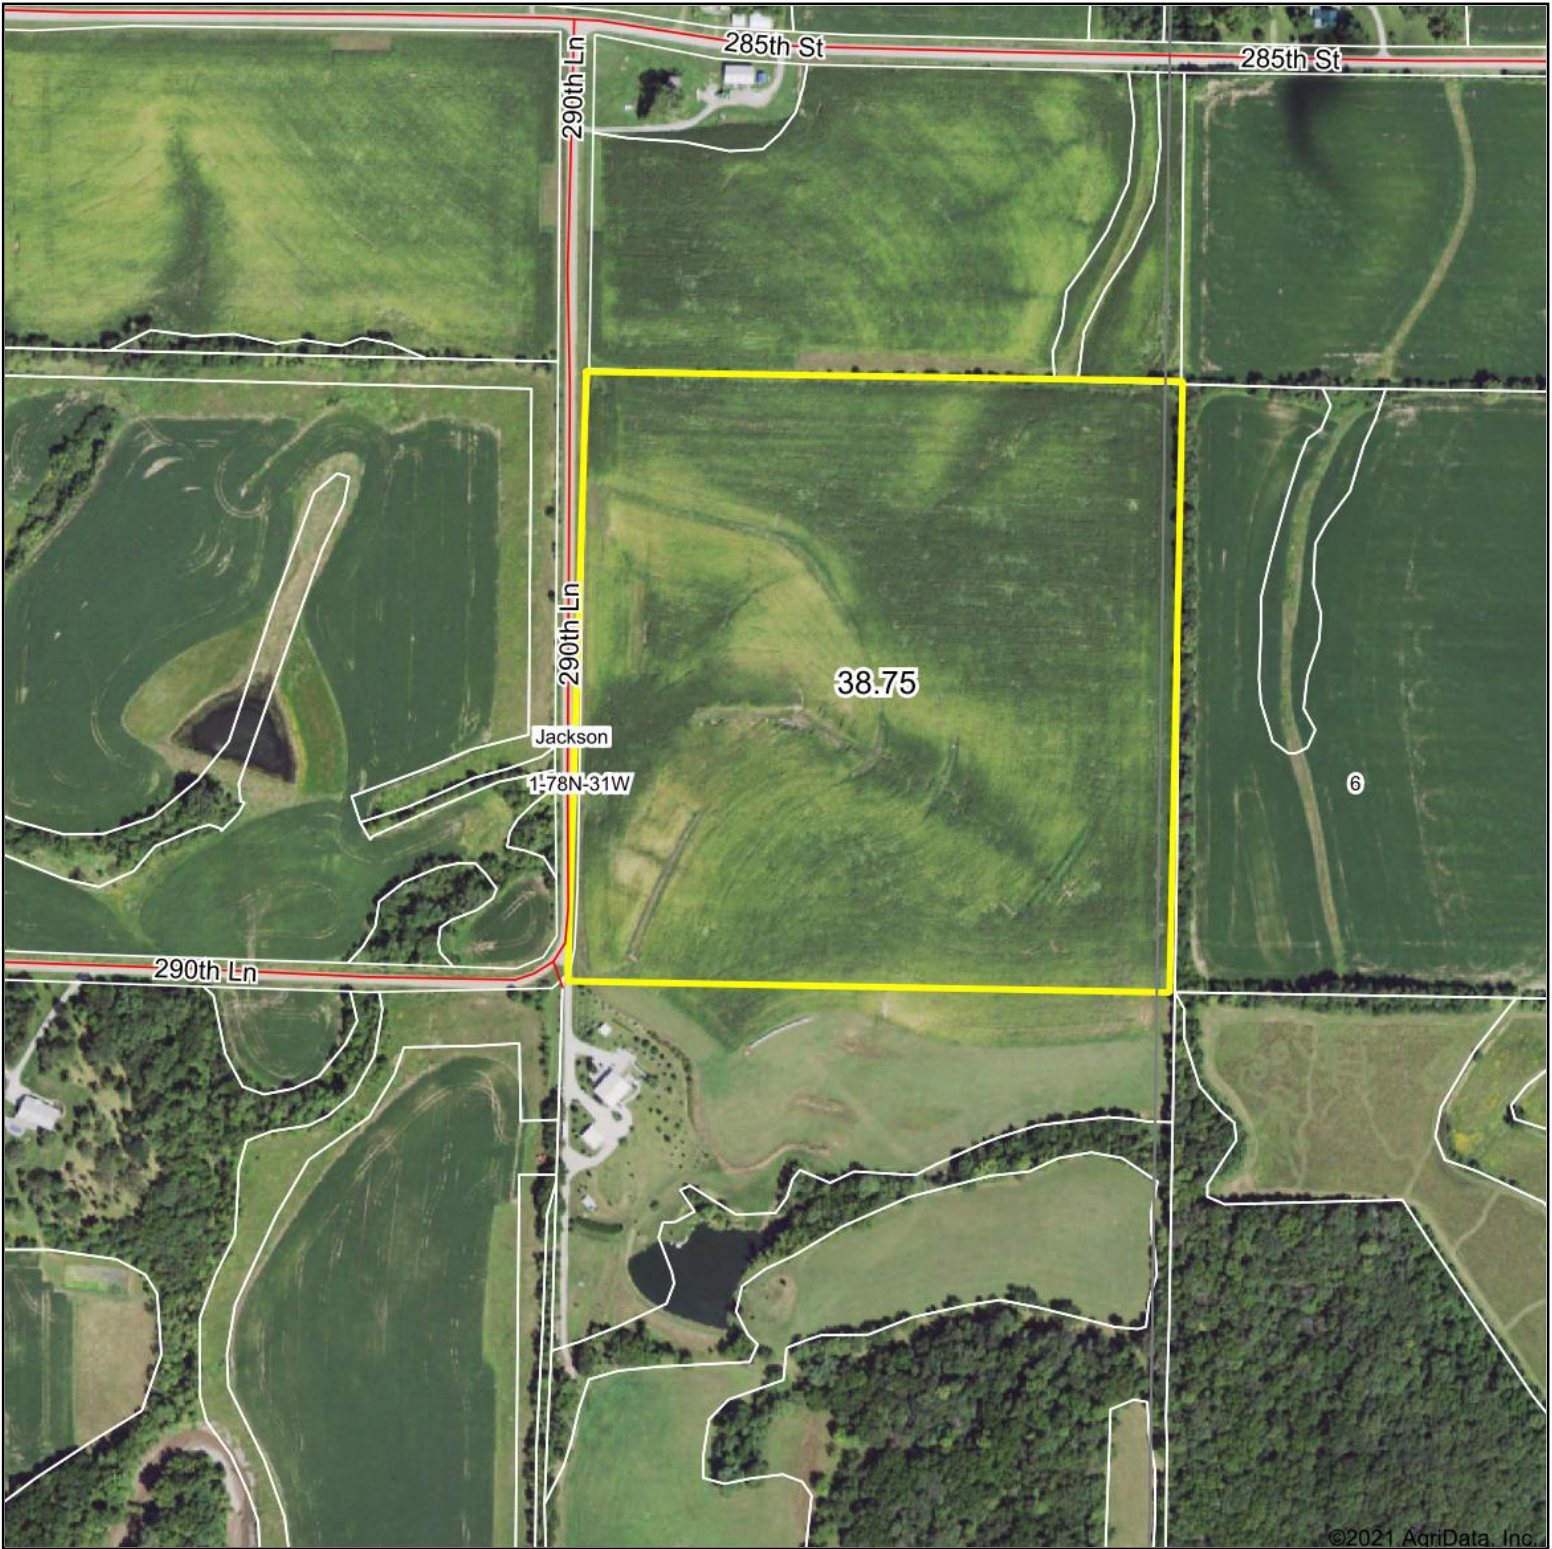

# Aerial Map

©2021 AgriData, Inc.

Map Center: 41° 35.4843', -94° 21.6023'

WHITETAIL PROPERTIES REAL ESTATE  
HUNTING | RANCH | FARM | TIMBER

Maps Provided By:

© AgriData, Inc. 2021 www.AgriDataInc.com

1-78N-31W  
Guthrie County  
Iowa

8/2/2021

Field borders provided by Farm Service Agency as of 5/21/2008.