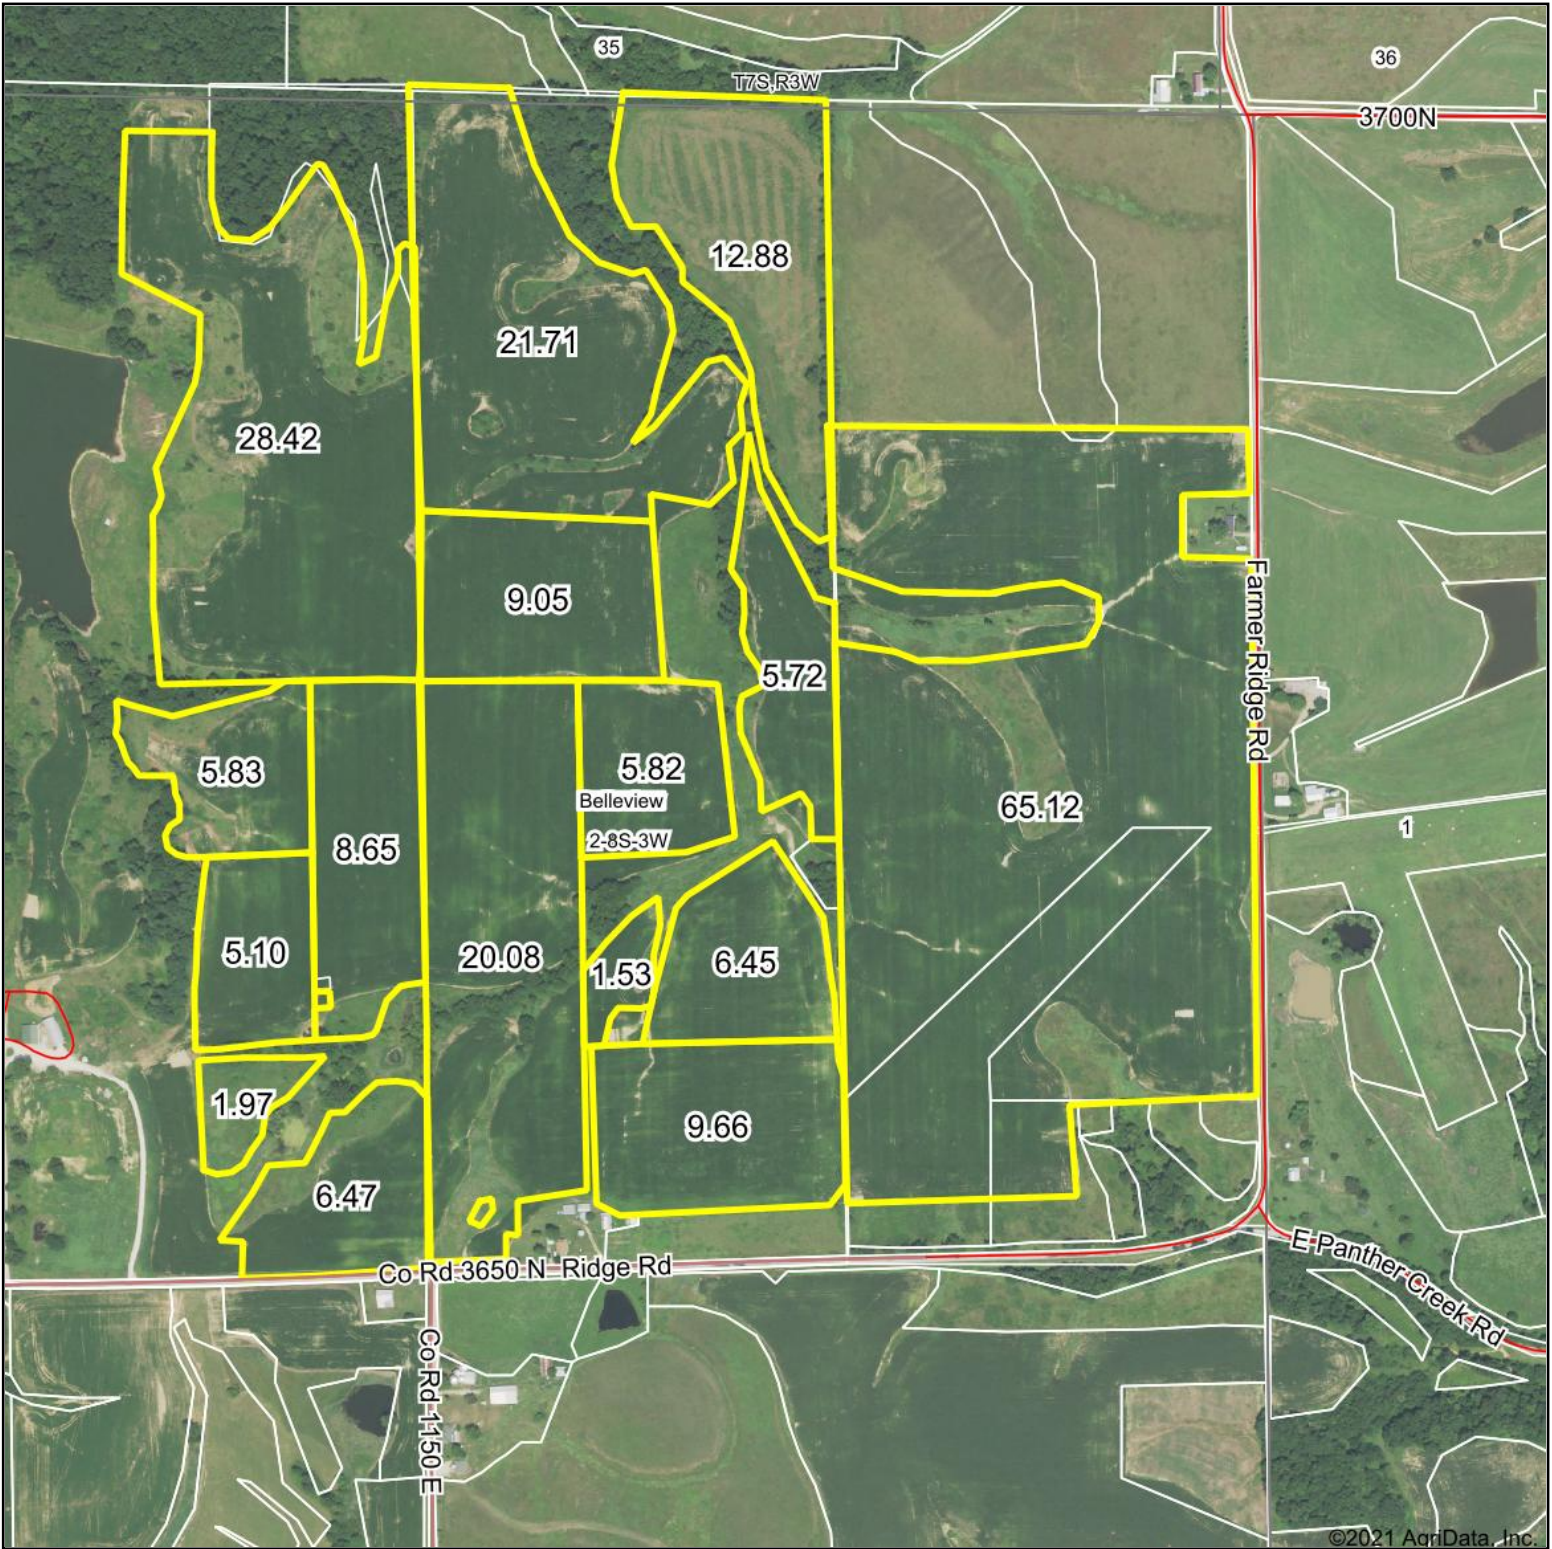

Aerial Map

©2021 AgriData, Inc.

Map Center: 39° 23.4818', -90° 42.6908'

WHITETAIL PROPERTIES REAL ESTATE
HUNTING | RANCH | FARM | TIMBER

Maps Provided By:

© AgriData, Inc. 2021 www.AgriDataInc.com

2-8S-3W
Calhoun County
Illinois

9/30/2021

Field borders provided by Farm Service Agency as of 5/21/2008.