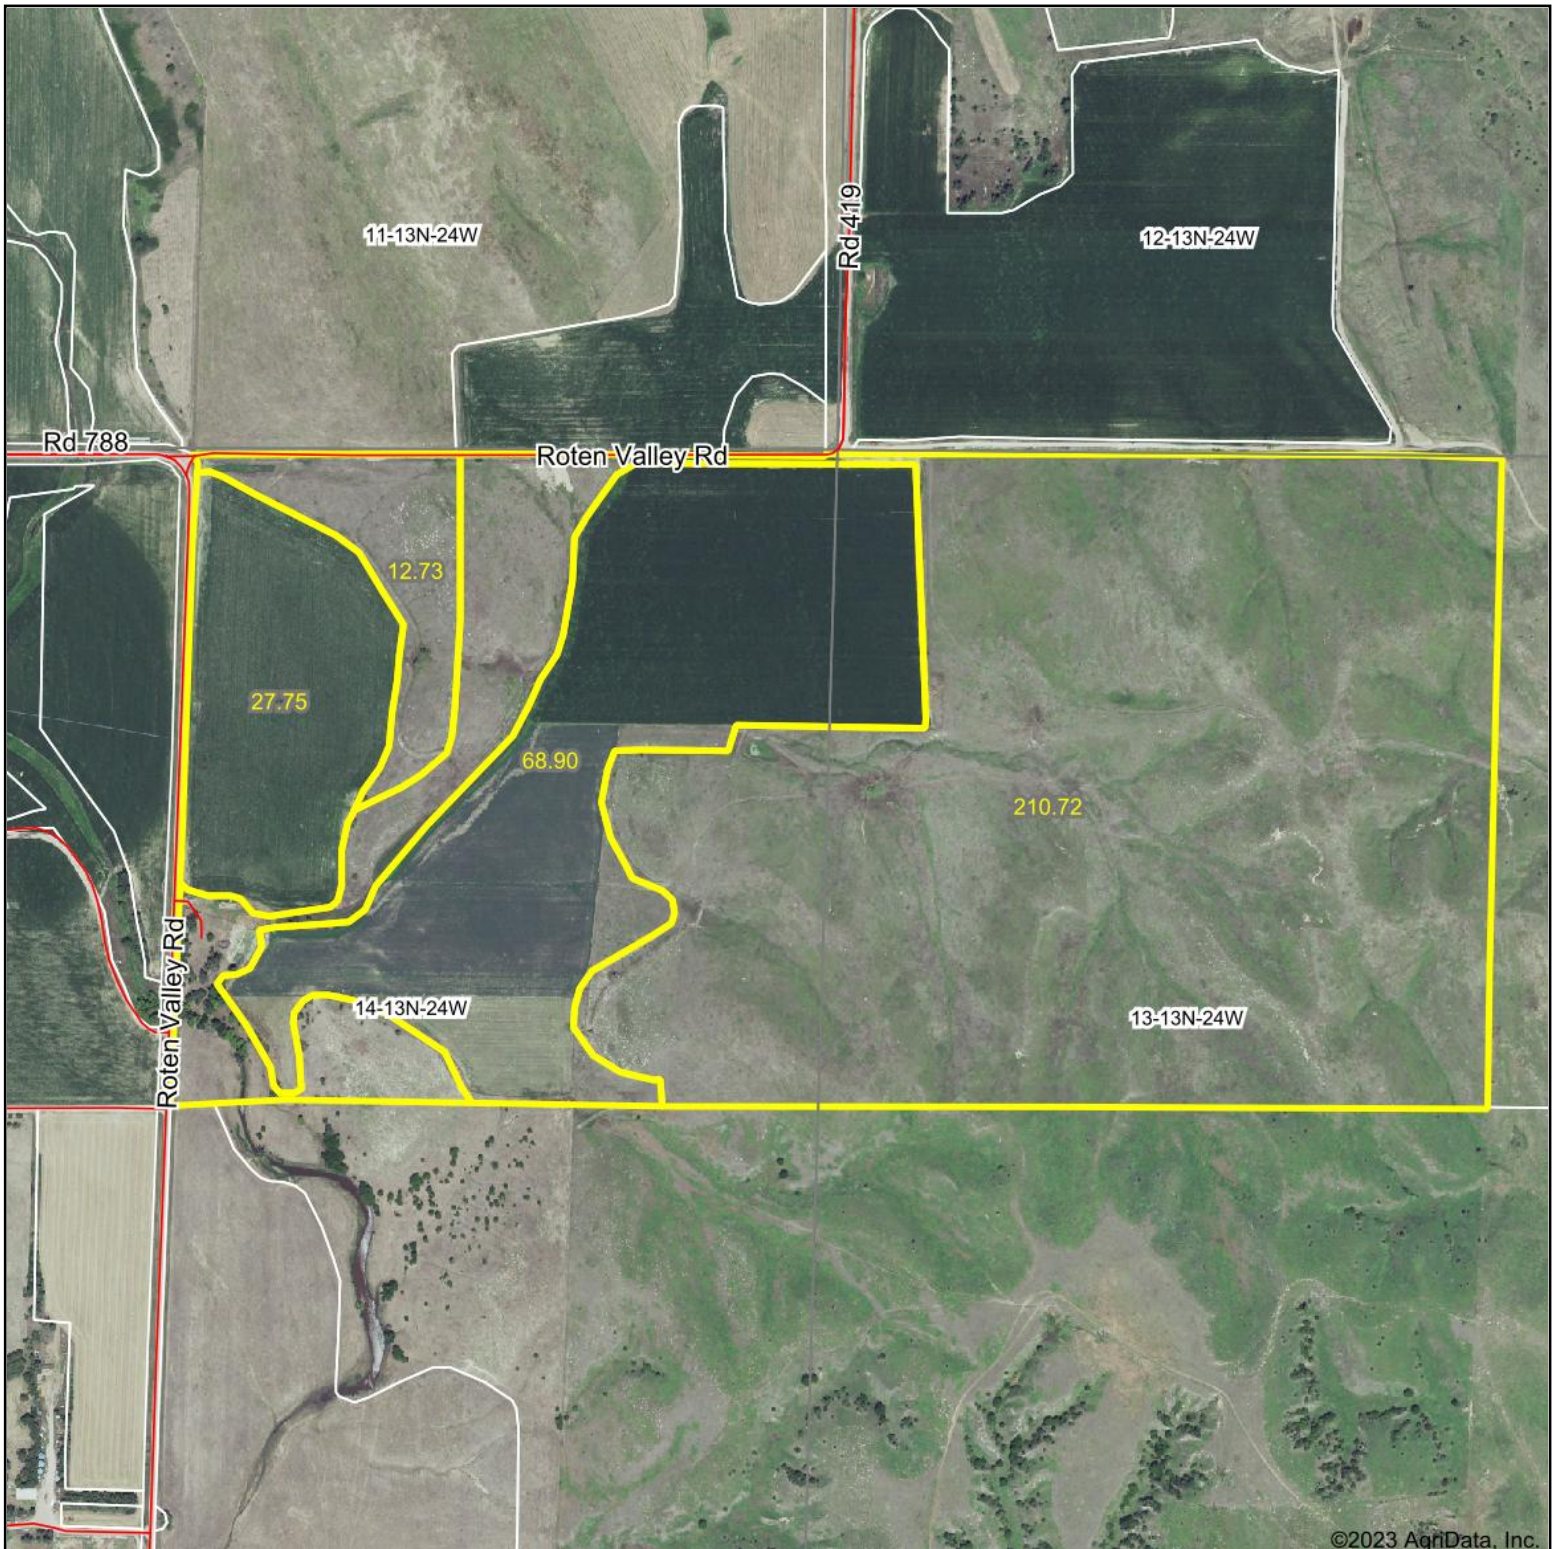

Aerial Map

©2023 AgriData, Inc.

Map Center: 41.100964, -100.027802

WHITETAIL PROPERTIES REAL ESTATE
HUNTING | RANCH | FARM | TIMBER

Maps Provided By:

© AgriData, Inc. 2021 www.AgriDataInc.com

14-13N-24W
Custer County
Nebraska

1/2/2023

Field borders provided by Farm Service Agency as of 5/21/2008.