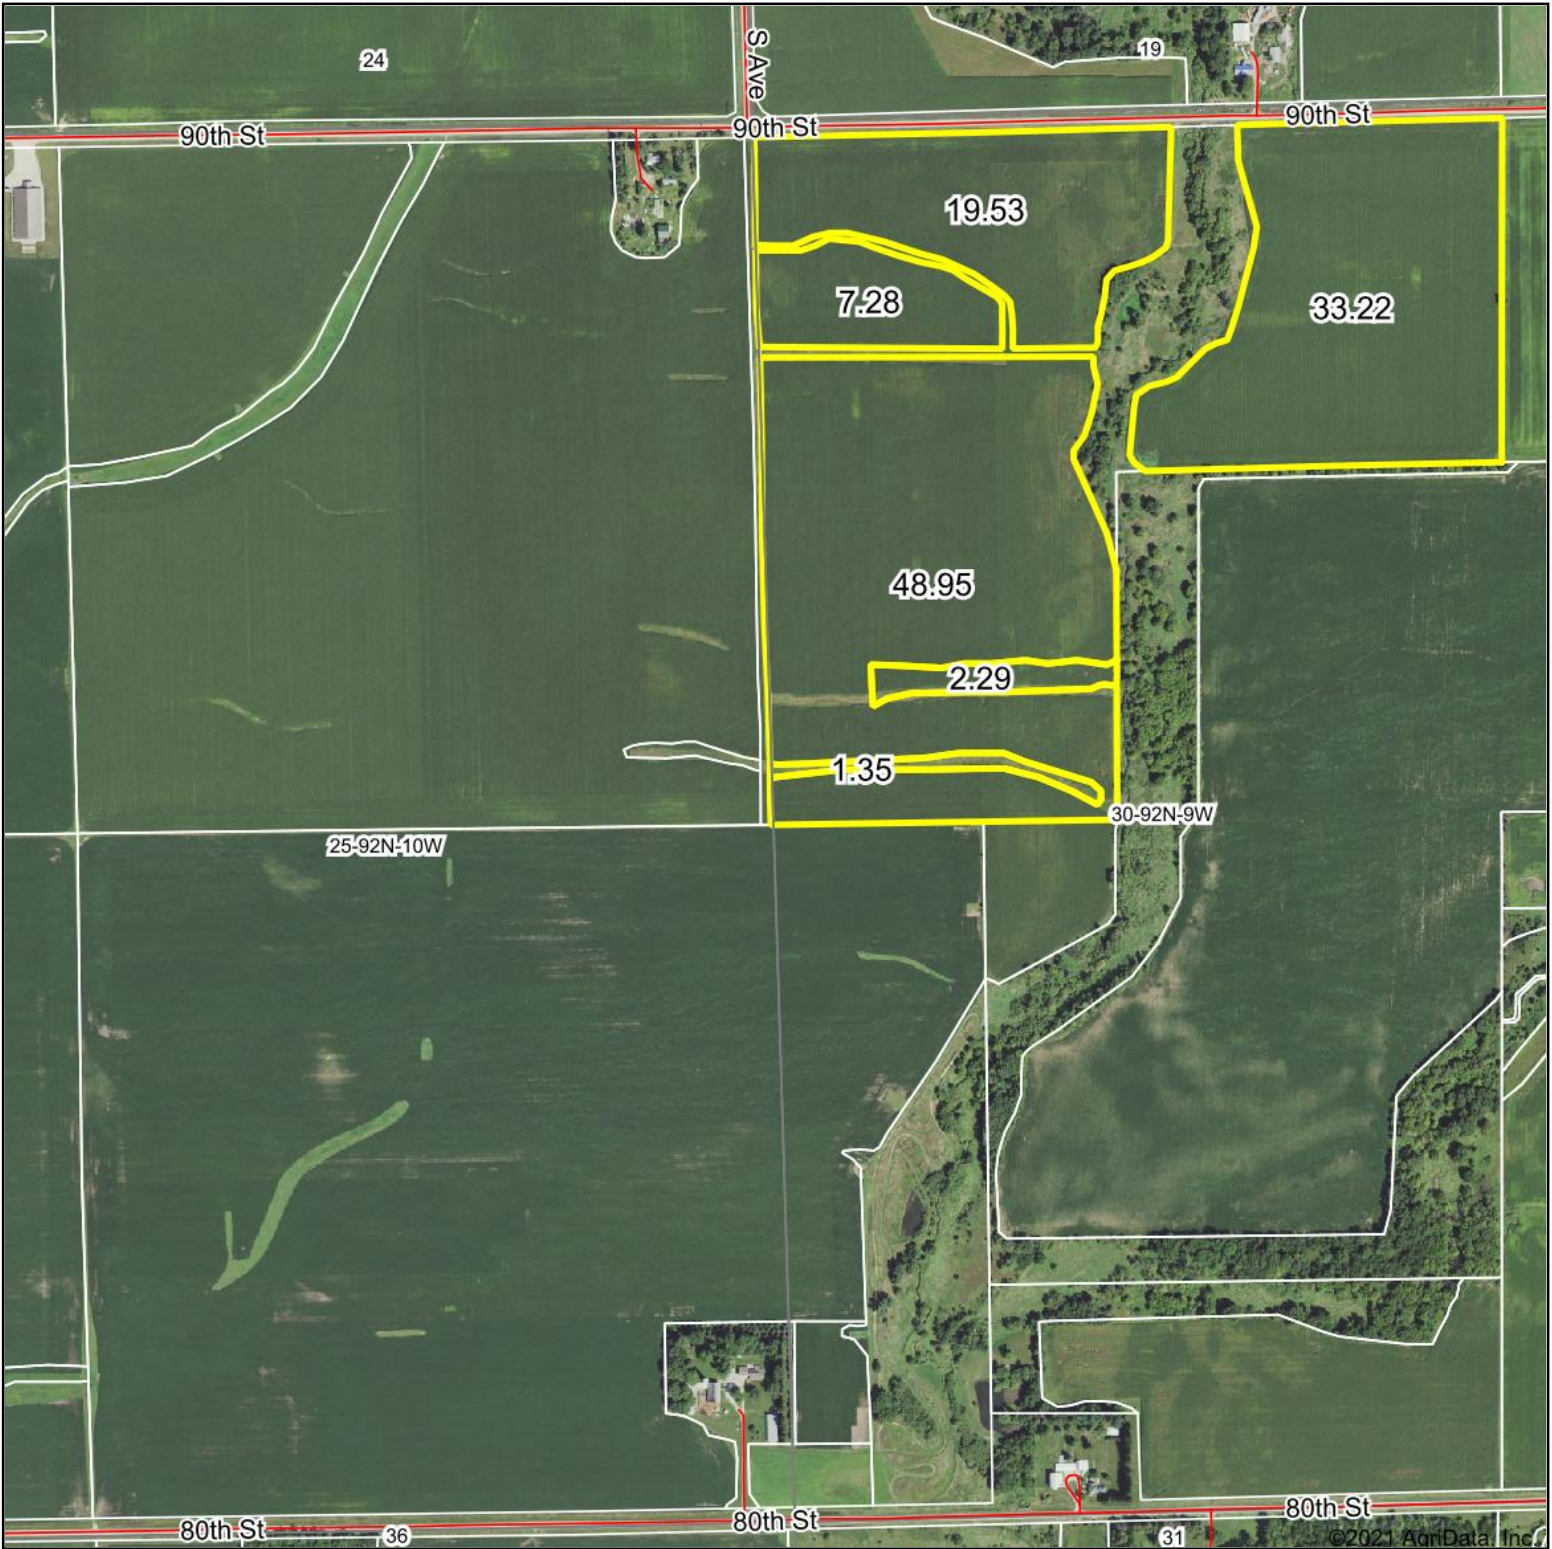

Aerial Map

Map Center: 42° 45.1162', -91° 57.7289'

WHITETAIL PROPERTIES REAL ESTATE
HUNTING | RANCH | FARM | TIMBER

Maps Provided By:

surety
CUSTOMIZED ONLINE MAPPING

© AgriData, Inc. 2021 www.AgriDataInc.com

30-92N-9W
Fayette County
Iowa

5/21/2021