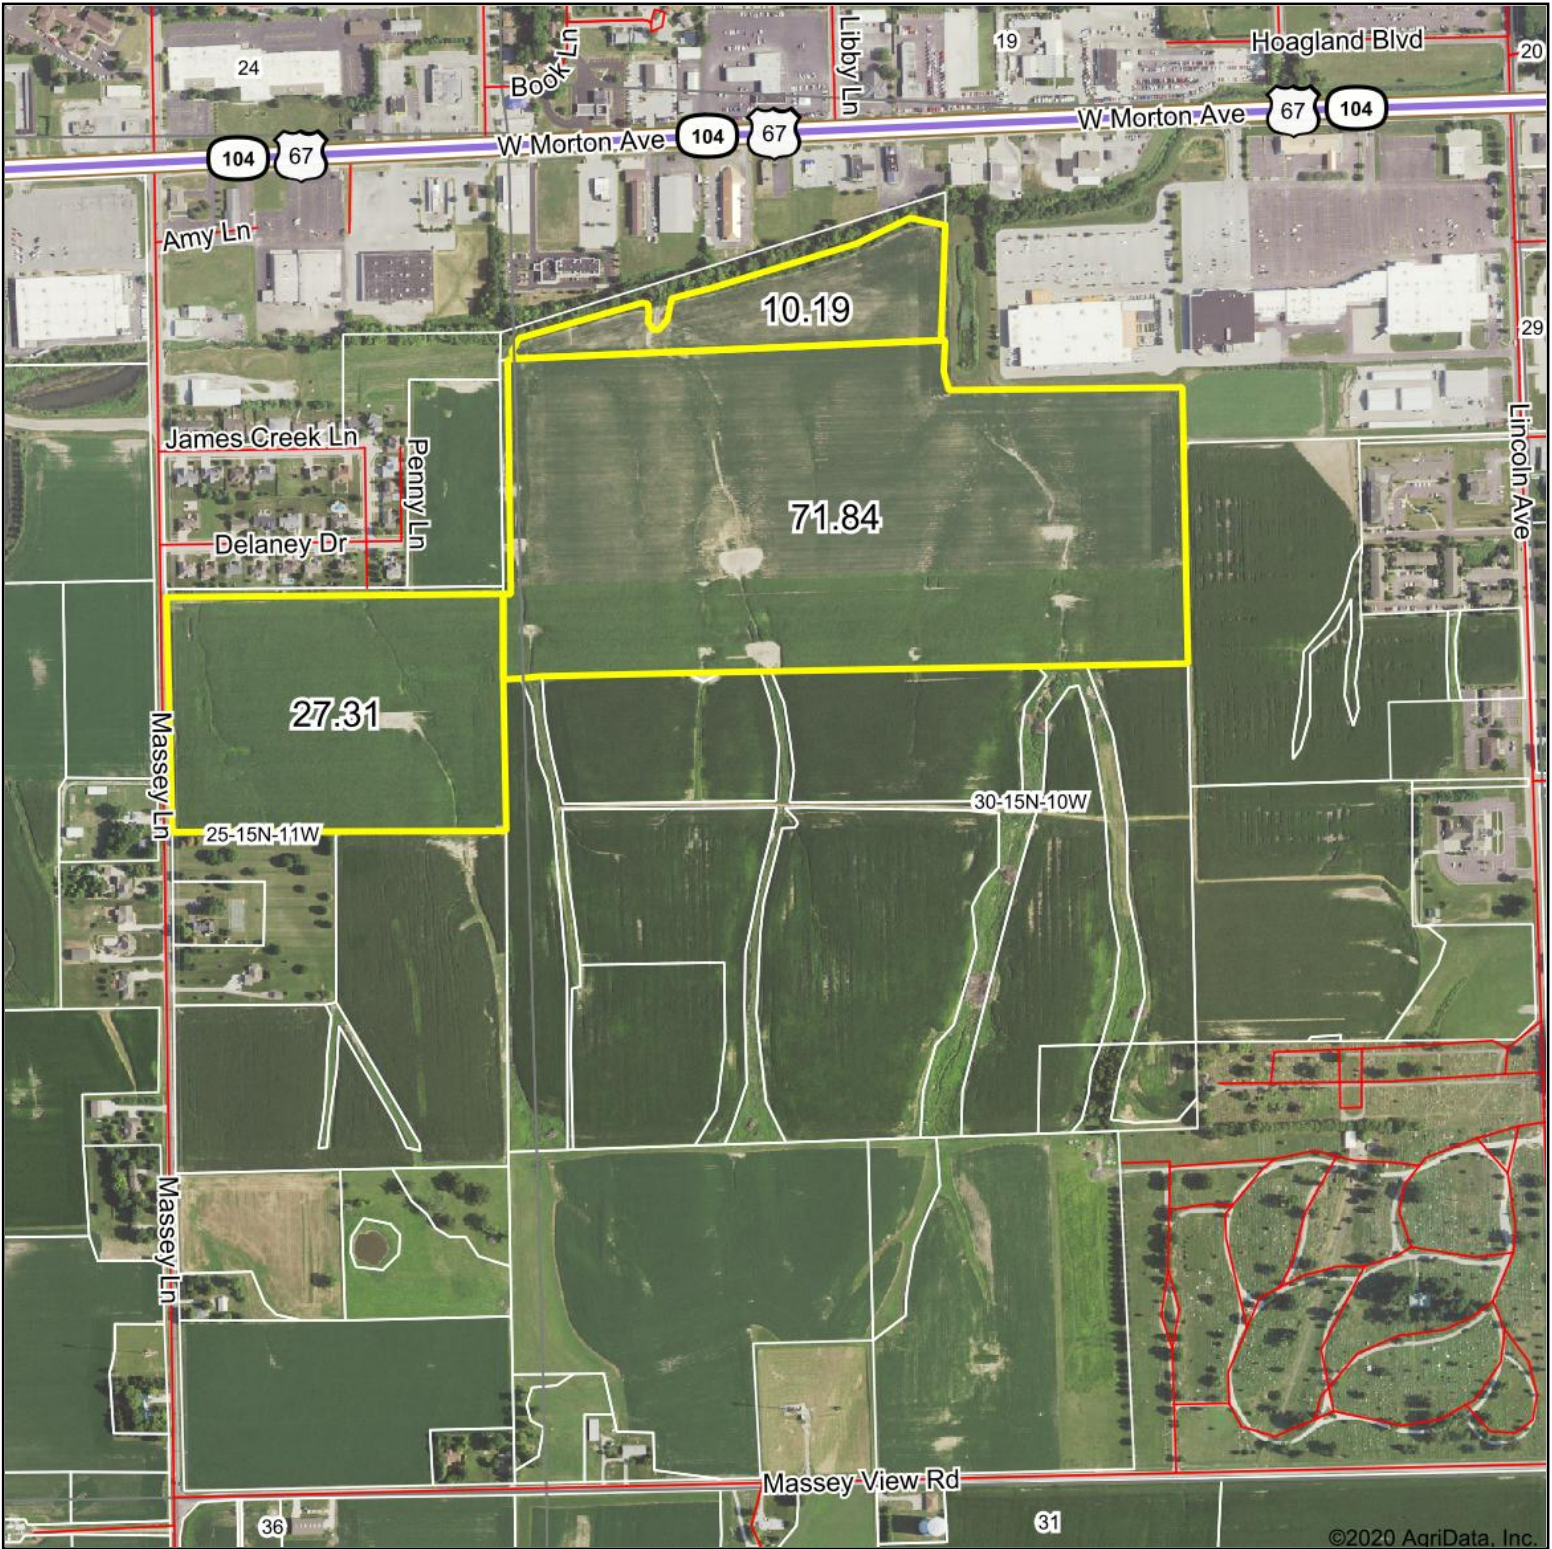

Aerial Map

©2020 AgriData, Inc.

Map Center: 39° 42' 58.68, -90° 15' 30.54

WHITETAIL PROPERTIES REAL ESTATE
HUNTING | RANCH | FARM | TIMBER

Maps Provided By:
 **surety**[®]
CUSTOMIZED ONLINE MAPPING
© AgriData, Inc. 2020 www.AgriDataInc.com

30-15N-10W
Morgan County
Illinois

12/23/2020

Field borders provided by Farm Service Agency as of 5/21/2008.