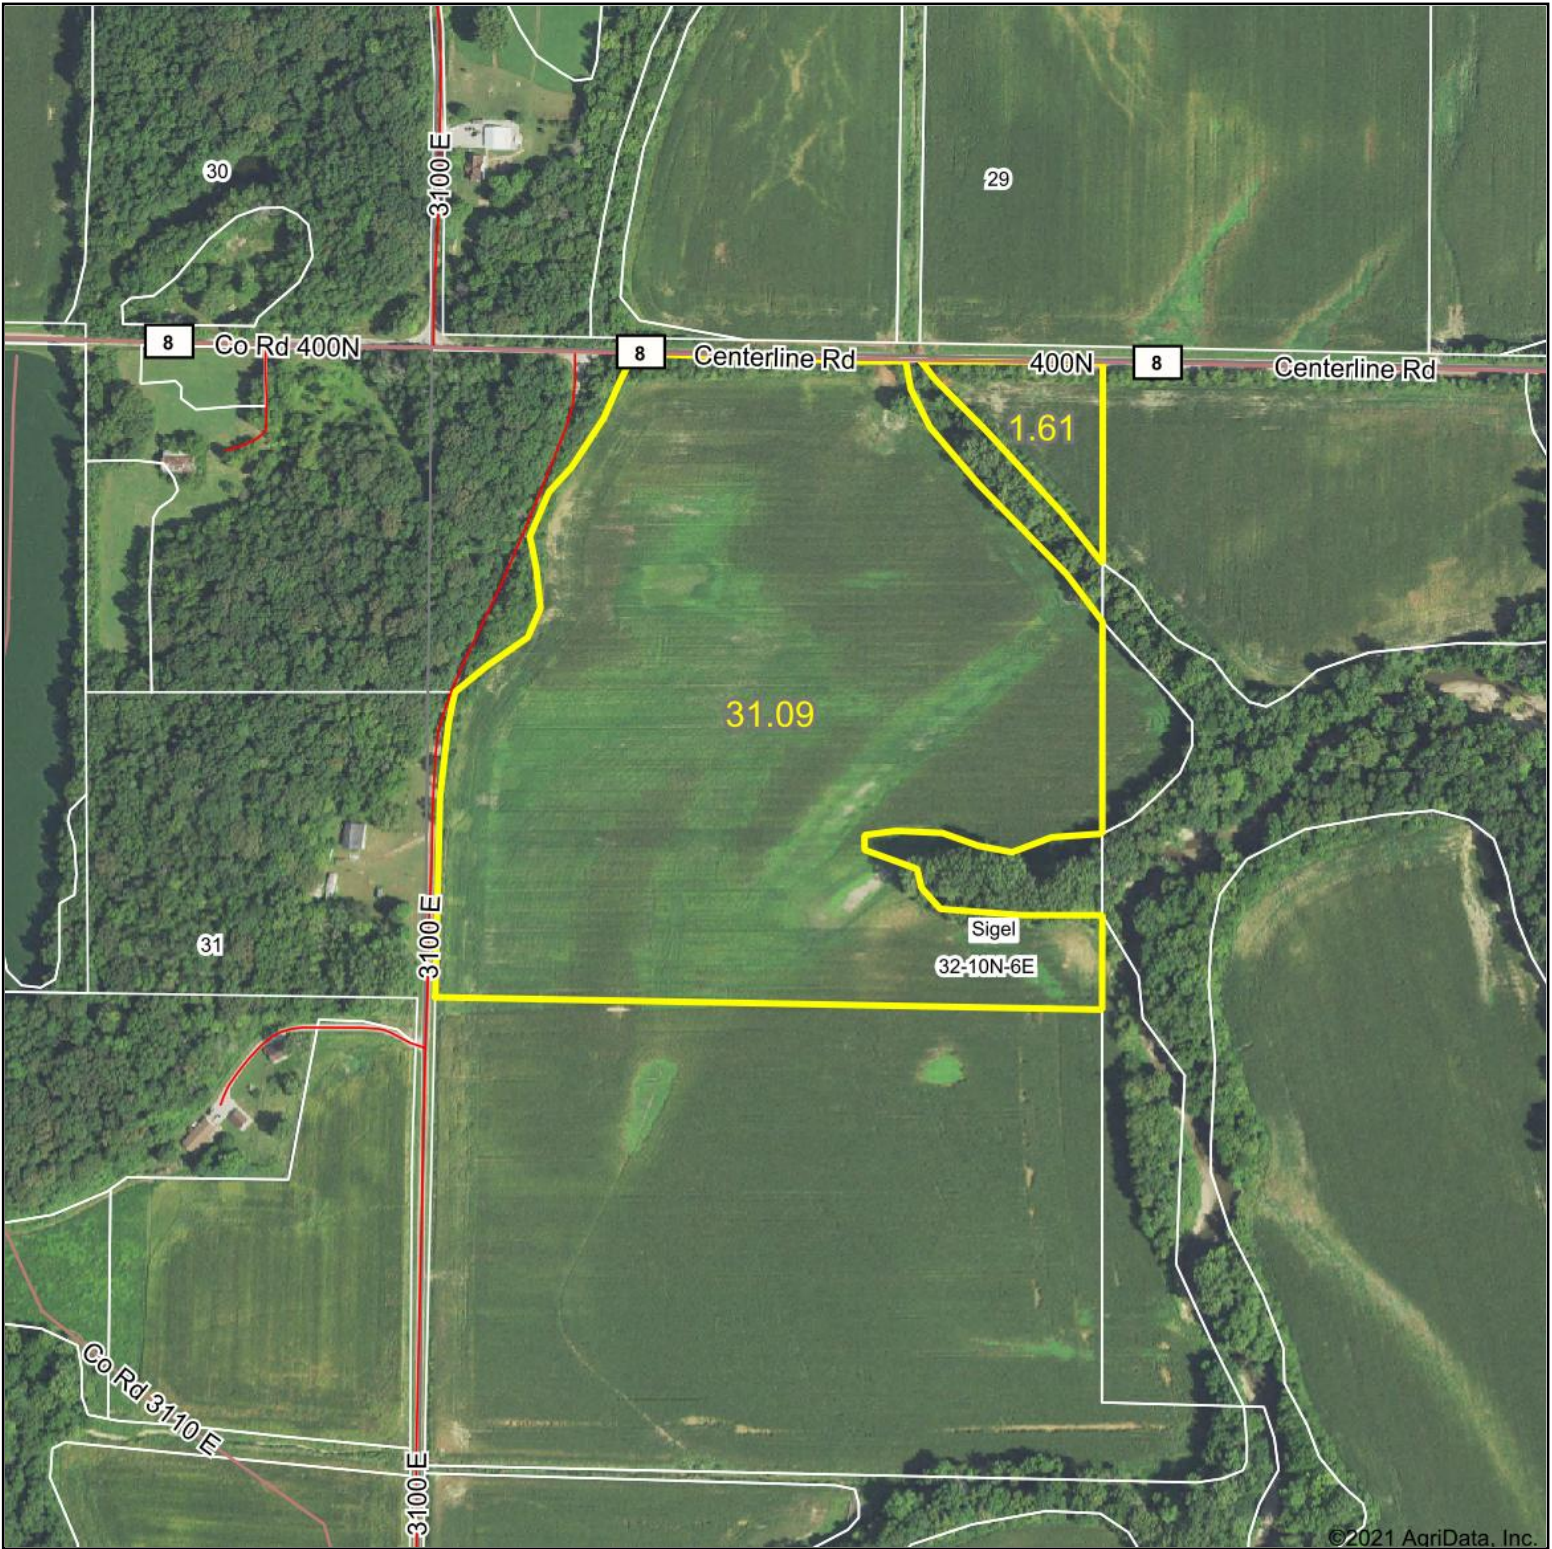

Aerial Map

Map Center: 39° 16.262', -88° 33.7087'

WHITETAIL PROPERTIES REAL ESTATE
HUNTING | RANCH | FARM | TIMBER

Maps Provided By:

© AgriData, Inc. 2021 www.AgriDataInc.com

32-10N-6E
Shelby County
Illinois

12/29/2021

Field borders provided by Farm Service Agency as of 5/21/2008.