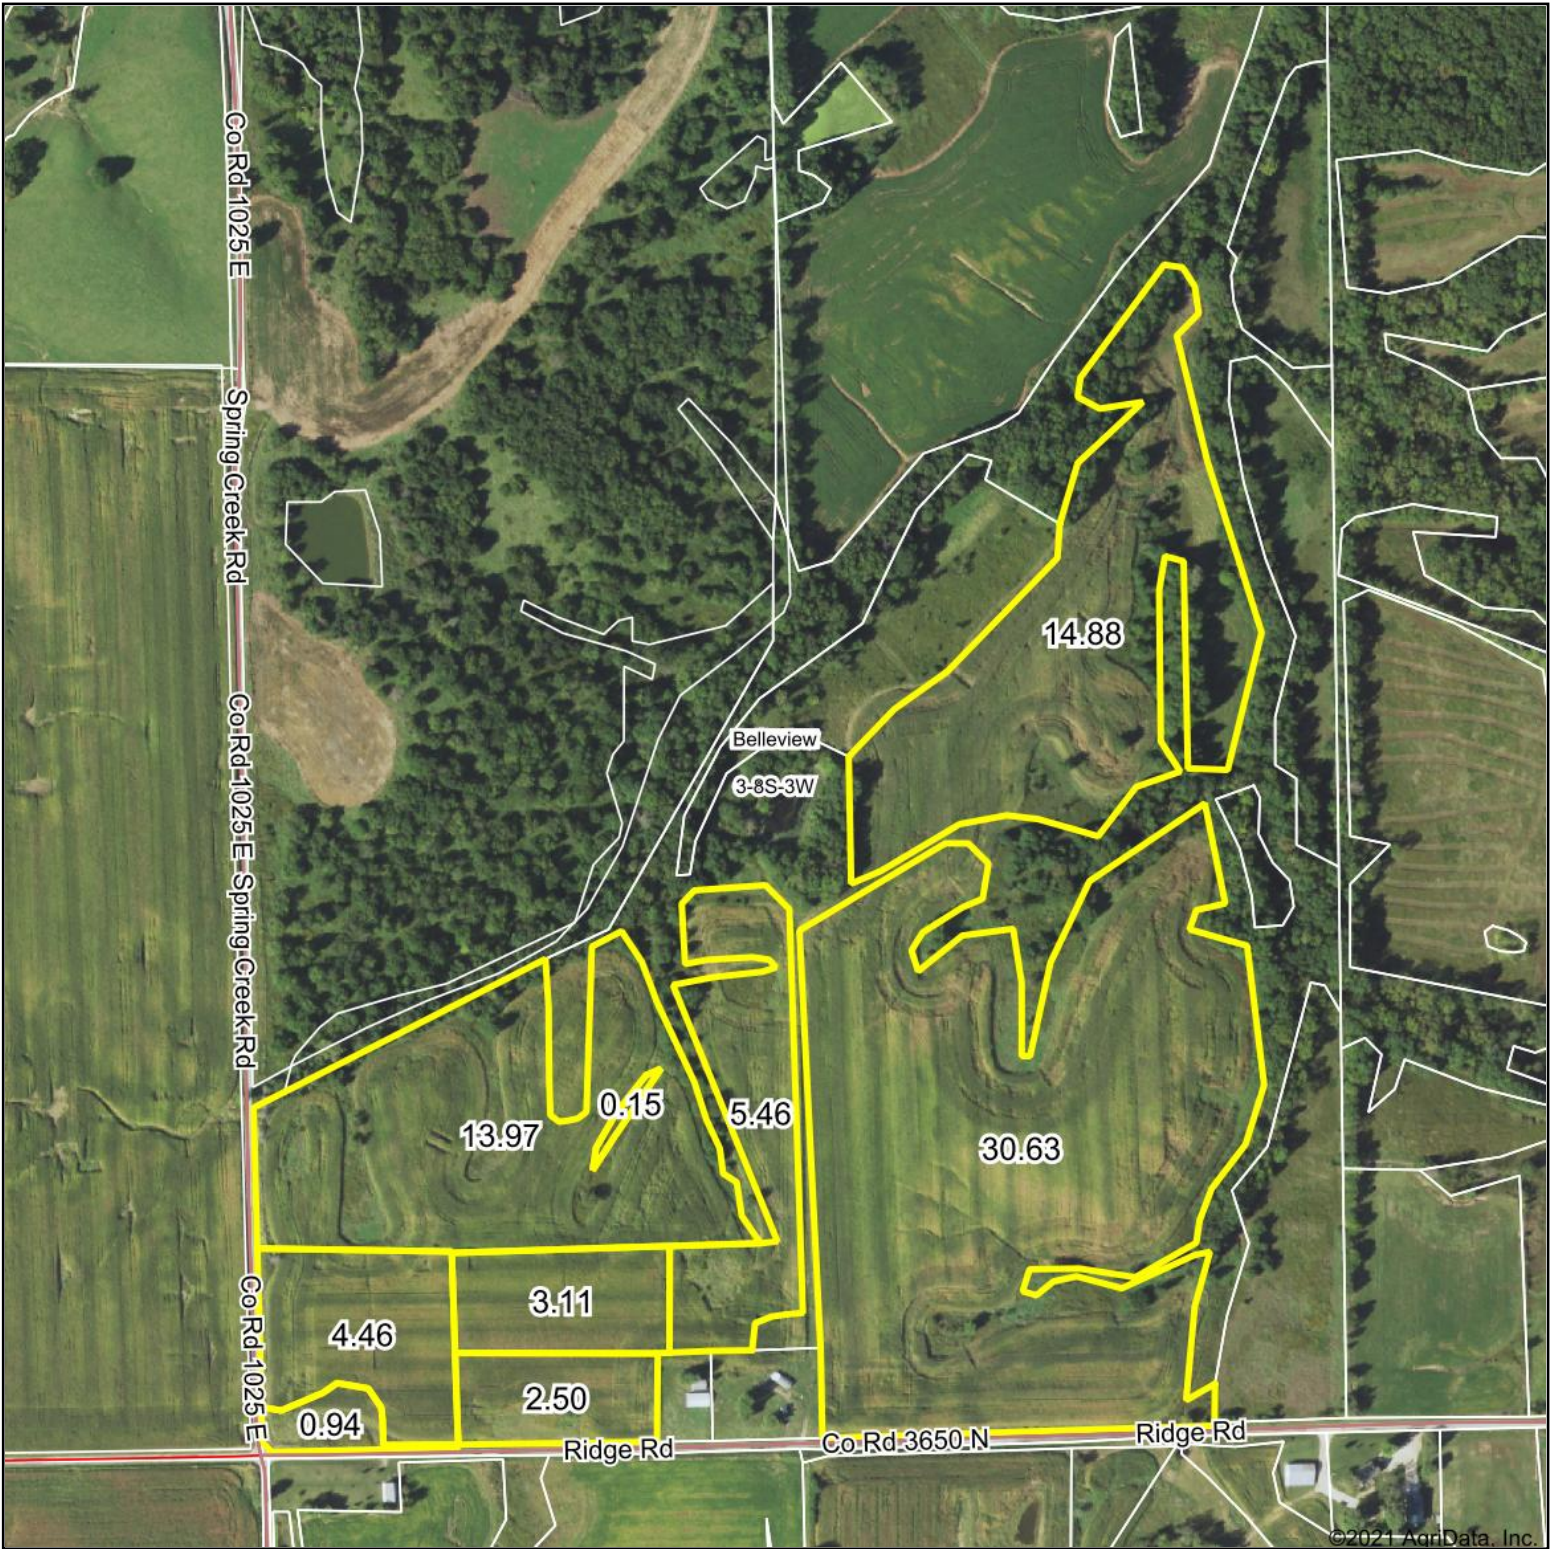

Aerial Map

©2021 AgriData, Inc.

Map Center: 39° 23.4974', -90° 44.0574'

WHITETAIL PROPERTIES REAL ESTATE
HUNTING | RANCH | FARM | TIMBER

Maps Provided By:

© AgriData, Inc. 2021 www.AgriDataInc.com

3-8S-3W
Calhoun County
Illinois

10/18/2021

Field borders provided by Farm Service Agency as of 5/21/2008.